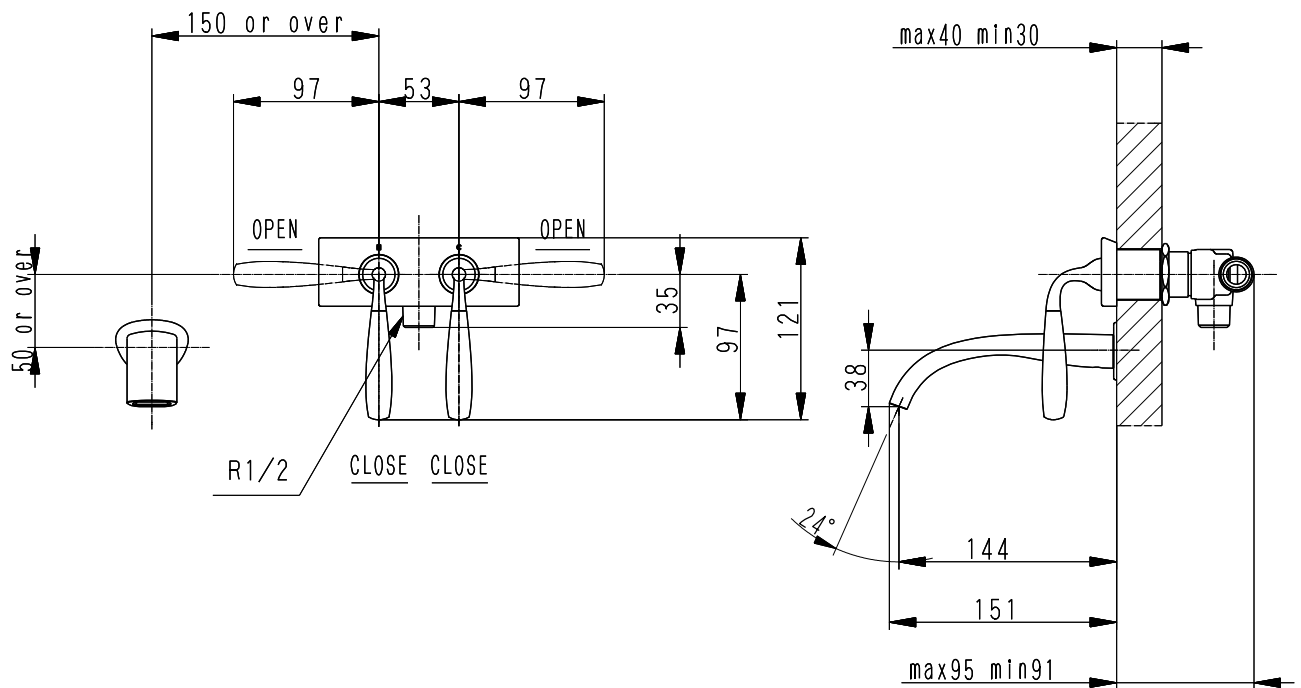

PRODUCT ITEM NUMBER	FINISHES
VR02B1-S	FROST NICKEL
VR02B1-B	SHADOW BLACK

NOTES	All units other than angle notation are millimeter.	
PRODUCT NAME	WALL MOUNT ROMANTUB FAUCET	V E R S E
PRODUCT ITEM NUMBER	VR02B1-(FINISHES)	