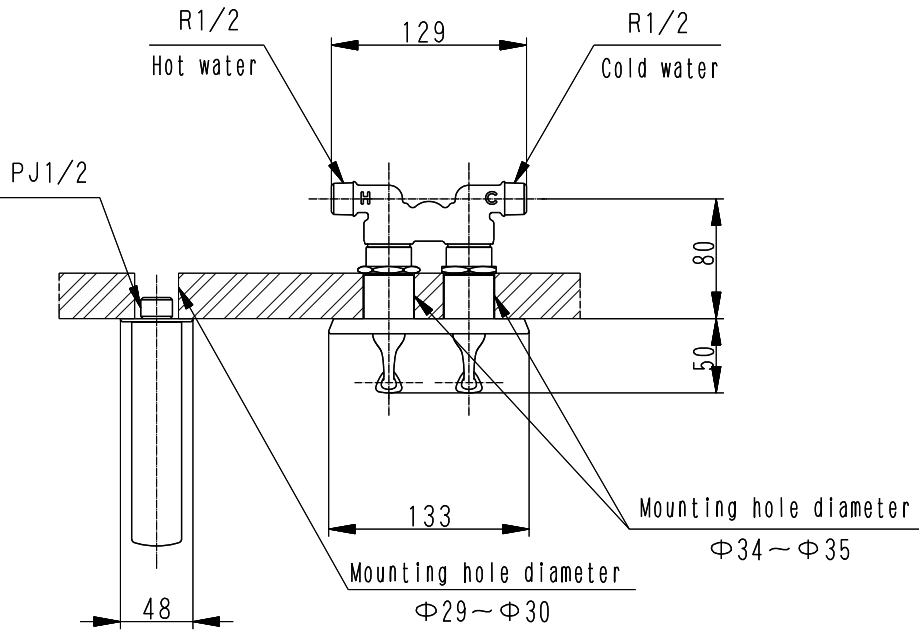

PRODUCT ITEM NUMBER	FINISHES
VR02B1-S	FROST NICKEL
VR02B1-B	SHADOW BLACK

NOTES	All units other than angle notation are millimeter.	
PRODUCT NAME	WALL MOUNT ROMANTUB FAUCET	V E R S E
PRODUCT ITEM NUMBER	VR02B1-(FINISHES)	