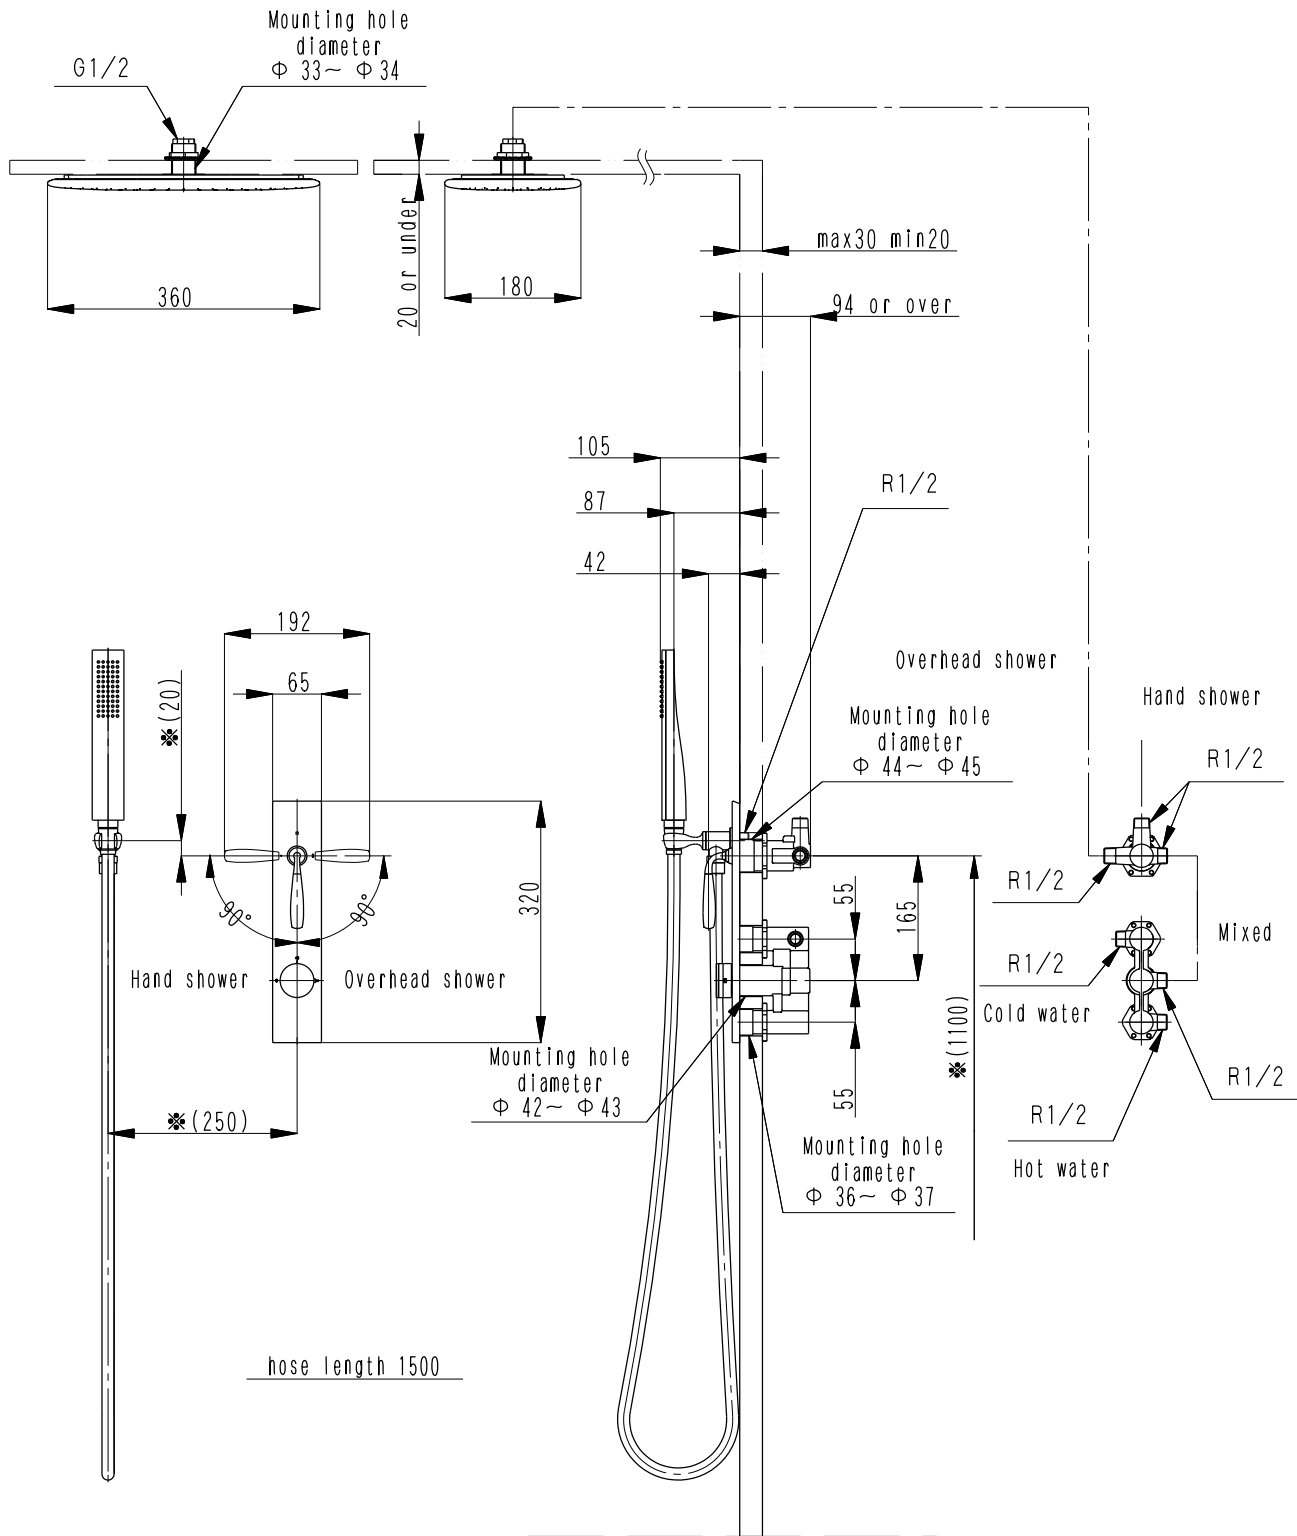

PRODUCT ITEM NUMBER	FINISHES
VR02B2-S	FROST NICKEL
VR02B2-B	SHADOW BLACK

NOTES	All units other than angle notation are millimeter.	
PRODUCT NAME	THERMOSTATIC BATH FAUCET WITH HANDHELD SHOWER	
PRODUCT ITEM NUMBER	VR02B2-(FINISHES)	