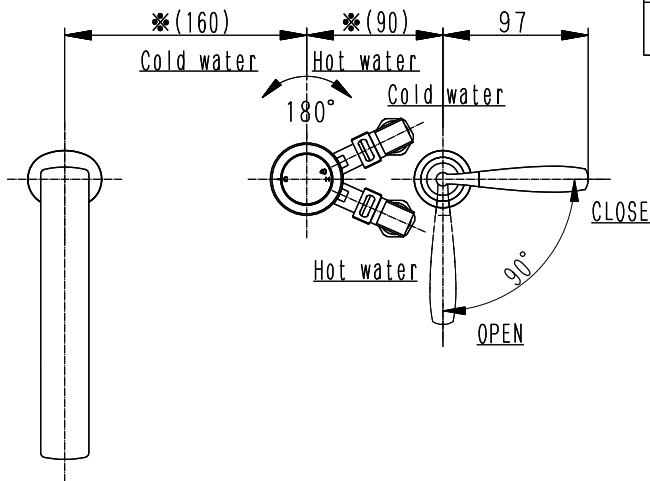

PRODUCT ITEM NUMBER	FINISHES
VR02L1-S	FROST NICKEL
VR02L1-B	SHADOW BLACK

NOTES	All units other than angle notation are millimeter.	
PRODUCT NAME	THERMOSTATIC LAVATORY FAUCET	V E R S E
PRODUCT ITEM NUMBER	VR02L1-(FINISHES)	