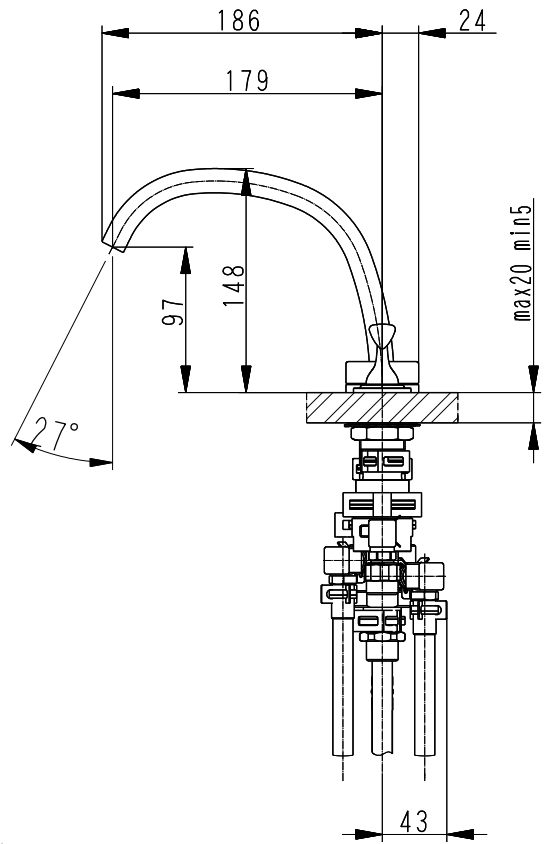

PRODUCT ITEM NUMBER	FINISHES
VR02L1-S	FROST NICKEL
VR02L1-B	SHADOW BLACK

NOTES	All units other than angle notation are millimeter.	
PRODUCT NAME	THERMOSTATIC LAVATORY FAUCET	V E R S E
PRODUCT ITEM NUMBER	VR02L1-(FINISHES)	