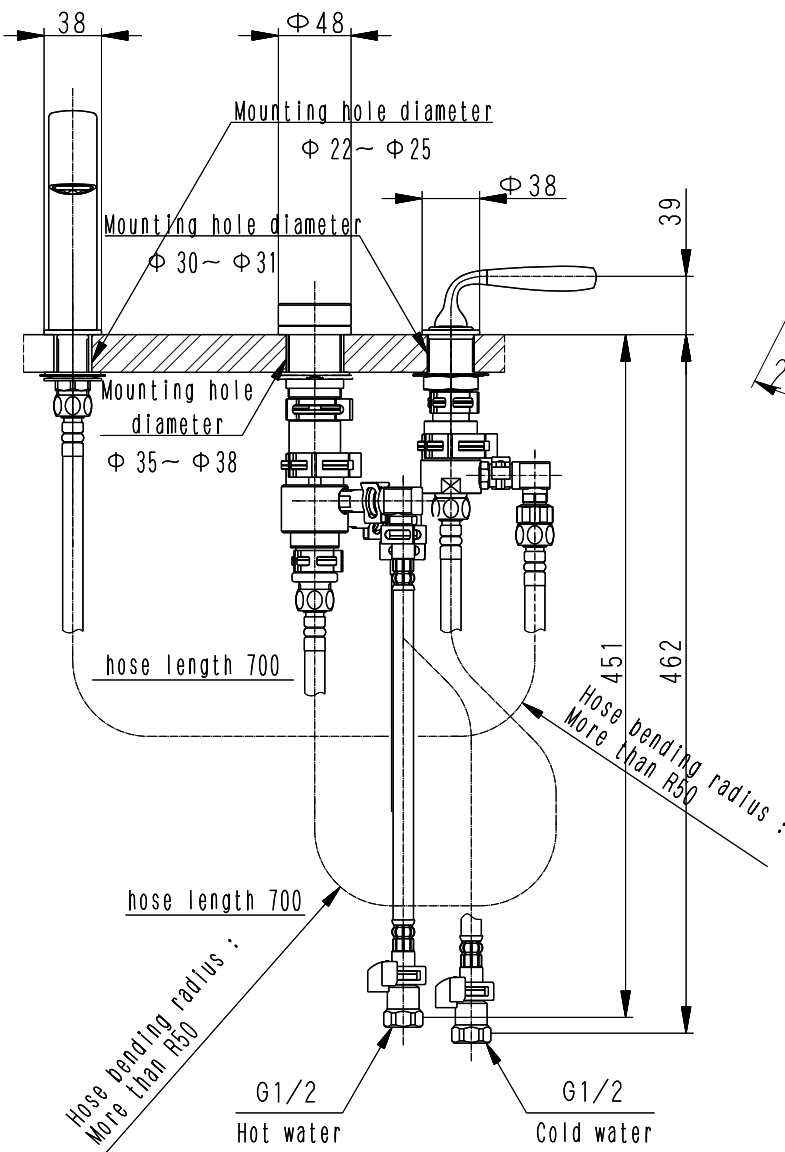

PRODUCT ITEM NUMBER	FINISHES
VR02L1-S	FROST NICKEL
VR02L1-B	SHADOW BLACK

NOTES	All units other than angle notation are millimeter.	
PRODUCT NAME	THERMOSTATIC LAVATORY FAUCET	V E R S E
PRODUCT ITEM NUMBER	VR02L1-(FINISHES)	