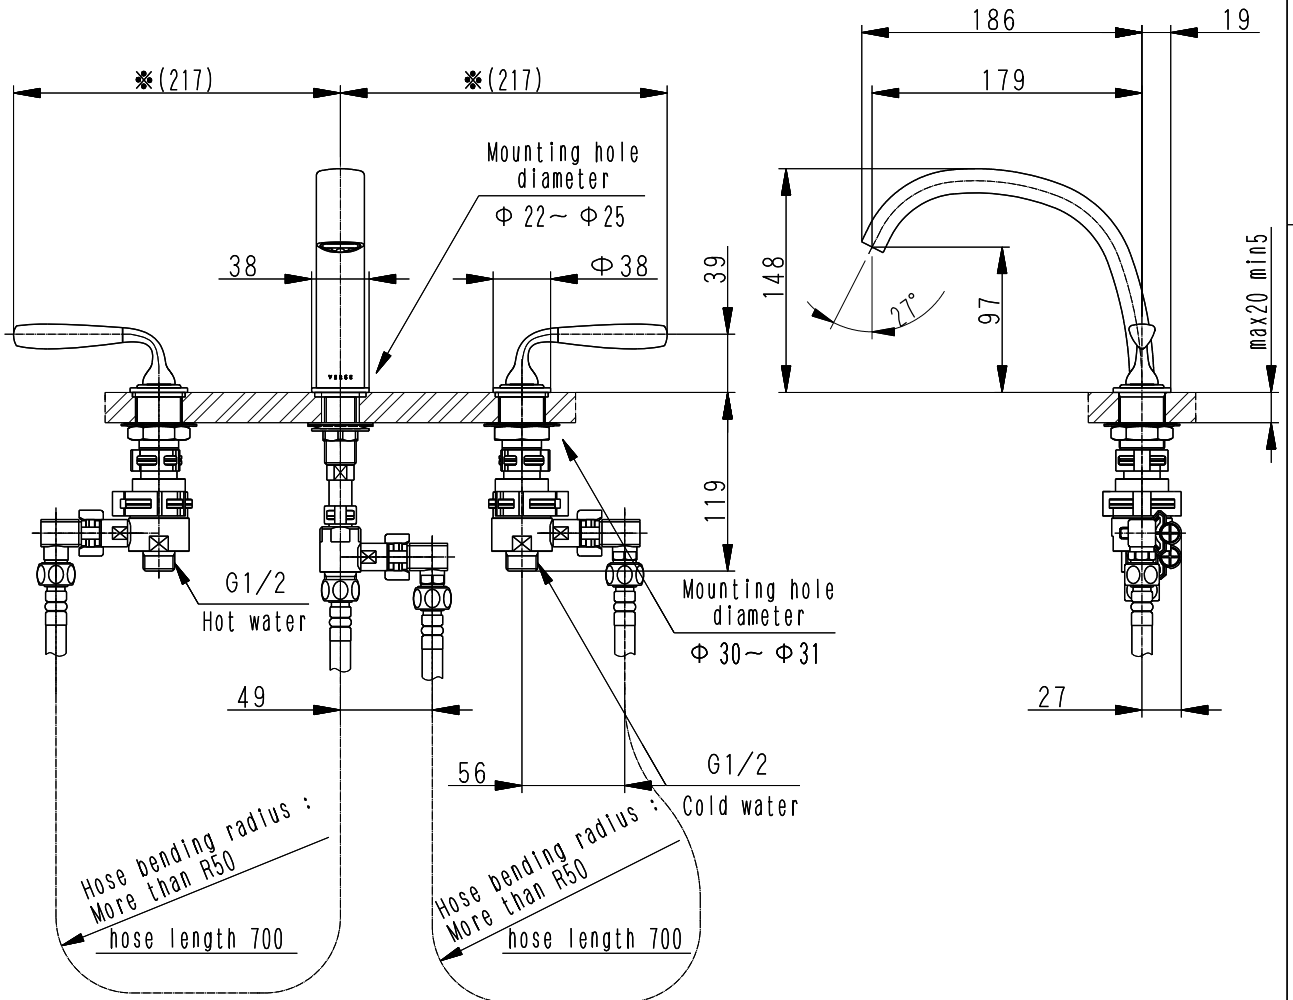

PRODUCT ITEM NUMBER	FINISHES
VR02L3-S	FROST NICKEL
VR02L3-B	SHADOW BLACK

NOTES	All units other than angle notation are millimeter.	
PRODUCT NAME	TWO HANDLE LAVATORY FAUCET	VERSE
PRODUCT ITEM NUMBER	VR02L3-(FINISHES)	