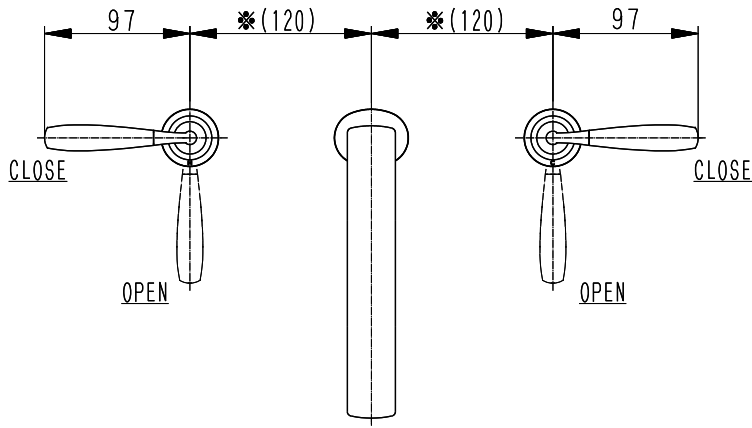

PRODUCT ITEM NUMBER	FINISHES
VR02L3-S	FROST NICKEL
VR02L3-B	SHADOW BLACK

NOTES	All units other than angle notation are millimeter.	
PRODUCT NAME	TWO HANDLE LAVATORY FAUCET	VERSE
PRODUCT ITEM NUMBER	VR02L3-(FINISHES)	