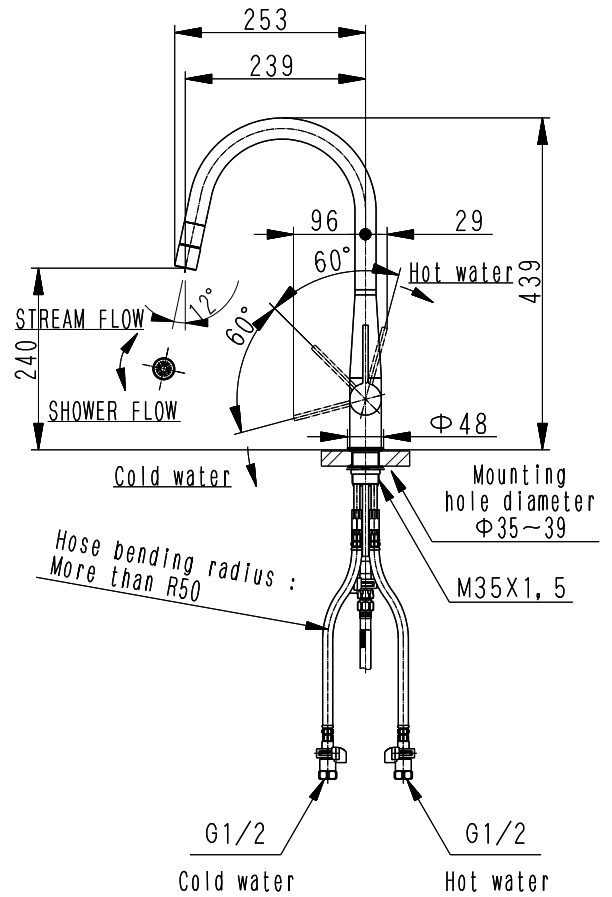

PRODUCT ITEM NUMBER	FINISHES
VR01K1-B	DOLGEE ASH
VR01K1-G	ROSE GOLD

hose length 1600

NOTES	All units other than angle notation are millimeter.	
PRODUCT NAME	SINGLE LEVER KITCHEN FAUCET	VERSE
PRODUCT ITEM NUMBER	VR01K1-(FINISHES)	