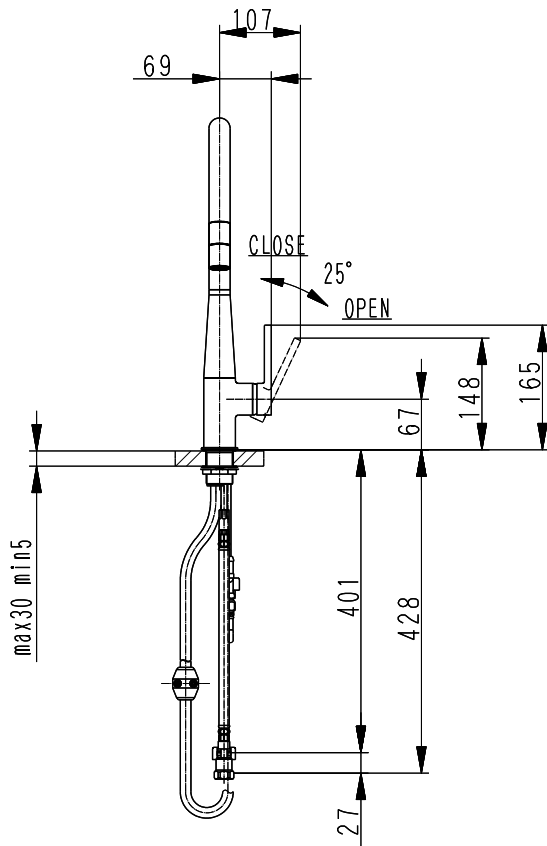

PRODUCT ITEM NUMBER	FINISHES
VR01K1-B	DOLGEE ASH
VR01K1-G	ROSE GOLD

hose length 1600

NOTES	All units other than angle notation are millimeter.	
PRODUCT NAME	SINGLE LEVER KITCHEN FAUCET	VERSE
PRODUCT ITEM NUMBER	VR01K1-(FINISHES)	