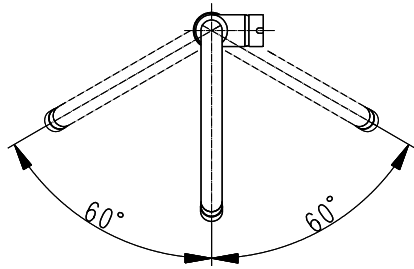

PRODUCT ITEM NUMBER	FINISHES
VR01K1-B	DOLGEE ASH
VR01K1-G	ROSE GOLD

hose length 1600

NOTES	All units other than angle notation are millimeter.	
PRODUCT NAME	SINGLE LEVER KITCHEN FAUCET	VERSE
PRODUCT ITEM NUMBER	VR01K1-(FINISHES)	