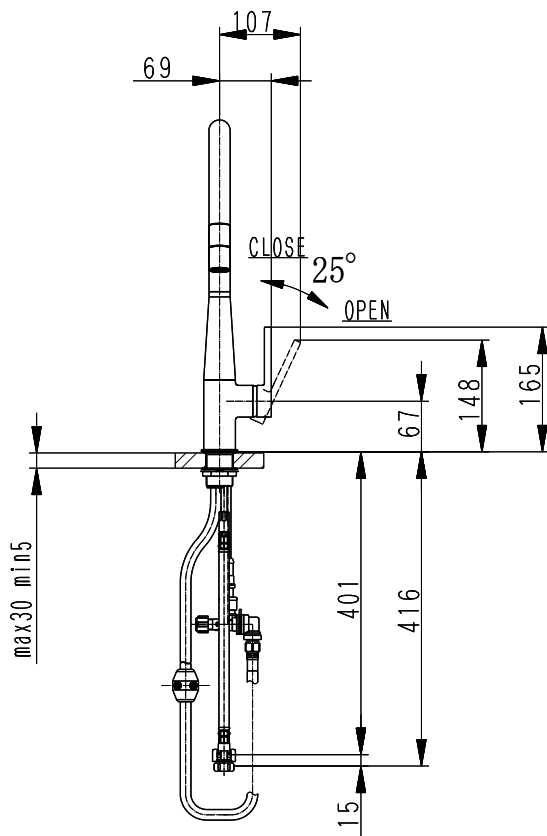

PRODUCT ITEM NUMBER	FINISHES
VR01K1K-B	DOLGEE ASH
VR01K1K-G	ROSE GOLD

hose length 1600

NOTES	All units other than angle notation are millimeter.	
PRODUCT NAME	SINGLE LEVER KITCHEN FAUCET	V E R S E
PRODUCT ITEM NUMBER	VR01K1K-(FINISHES)	