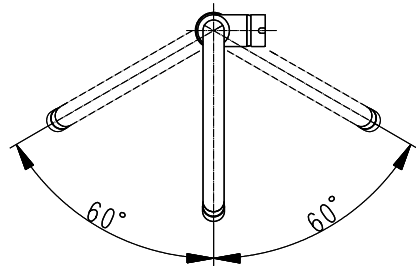

PRODUCT ITEM NUMBER	FINISHES
VR01K1K-B	DOLGEE ASH
VR01K1K-G	ROSE GOLD

hose length 1600

NOTES	All units other than angle notation are millimeter.	
PRODUCT NAME	SINGLE LEVER KITCHEN FAUCET	V E R S E
PRODUCT ITEM NUMBER	VR01K1K-(FINISHES)	