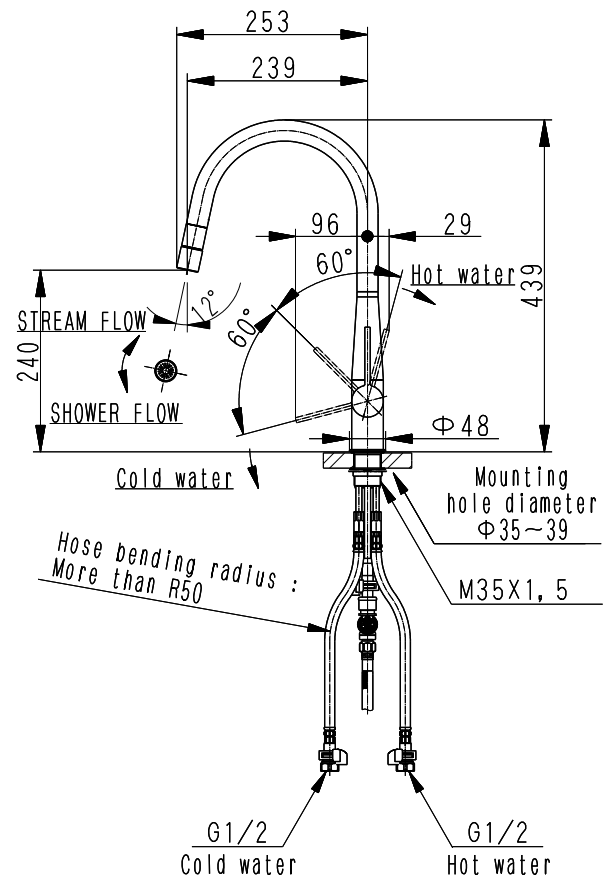

PRODUCT ITEM NUMBER	FINISHES
VR01K1K-B	DOLGEE ASH
VR01K1K-G	ROSE GOLD

hose length 1600

NOTES	All units other than angle notation are millimeter.	
PRODUCT NAME	SINGLE LEVER KITCHEN FAUCET	V E R S E
PRODUCT ITEM NUMBER	VR01K1K-(FINISHES)	