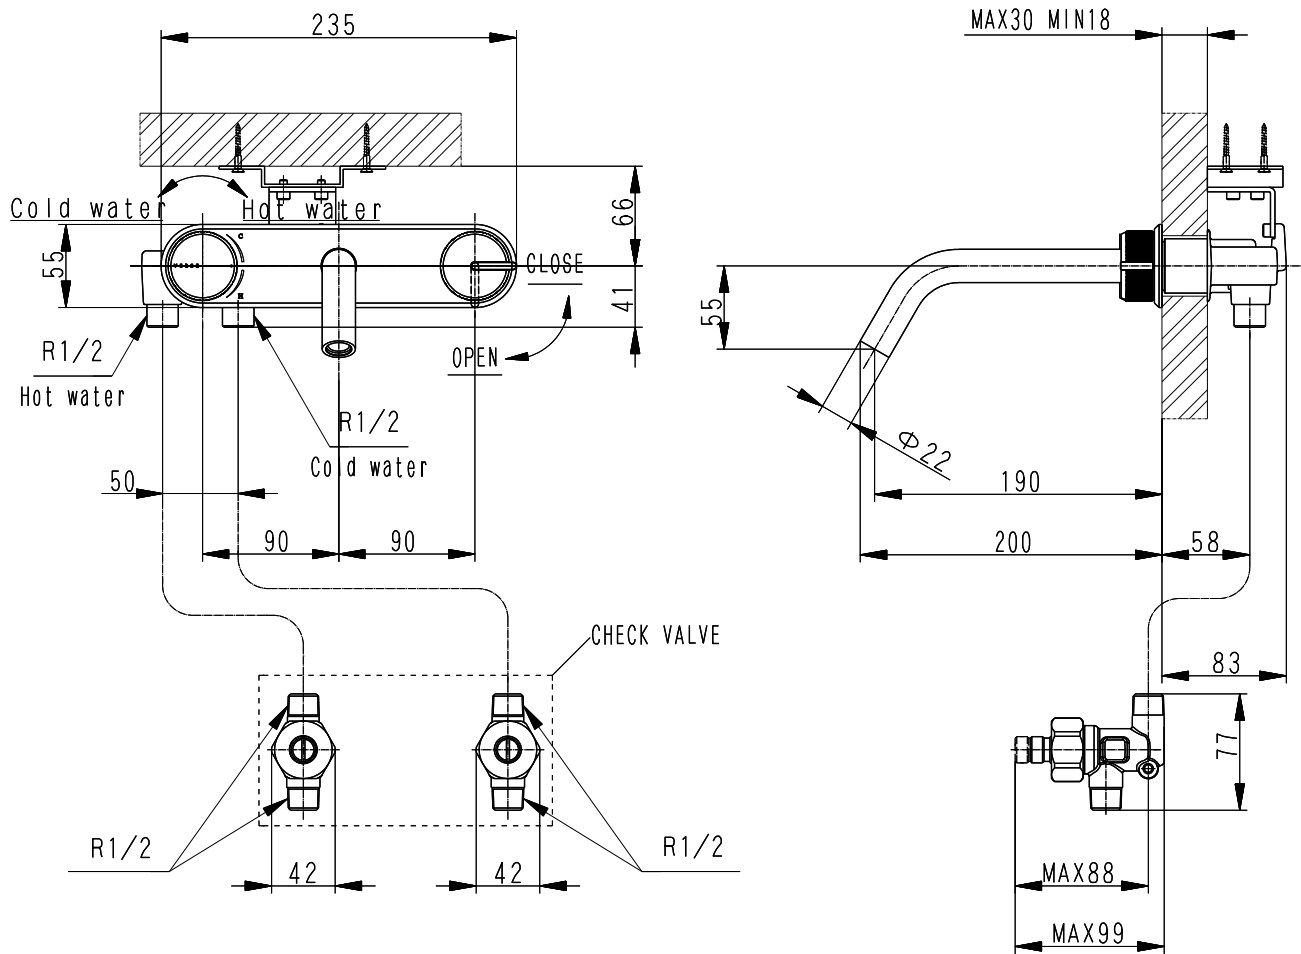

PRODUCT ITEM NUMBER	FINISHES
VR01L1-B	DOLGEE ASH
VR01L1-G	ROSE GOLD

NOTES	All units other than angle notation are millimeter.	
PRODUCT NAME	TWO HANDLE WALL MOUNT FAUCET	V E R S E
PRODUCT ITEM NUMBER	VR01L1-(FINISHES)	